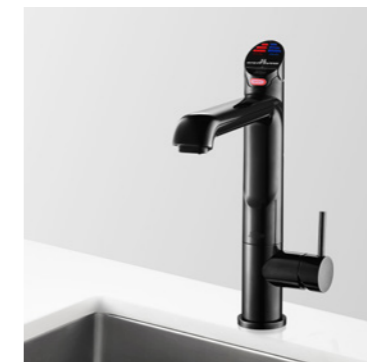

ALL-IN-ONE