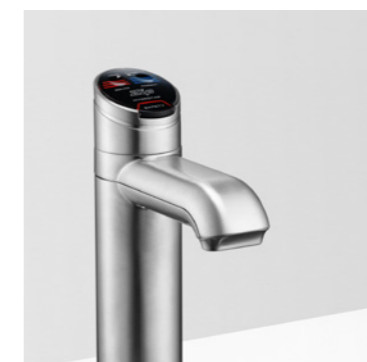

ALL-IN-ONE

MINIBOIL CLASSIC