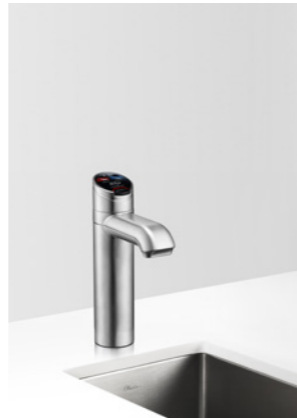

THE MINIBOIL CLASSIC CAN DELIVER THIS WATER OPTION COMBINATION:

Featured product Zip HydroTap Miniboil Classic installed with optional font in Bright Chrome finish
Right Zip HydroTap Miniboil Classic shown over installed sink **AVAILABLE IN BRIGHT CHROME FINISH ONLY**

FILTERED
BOILING
AMBIENT