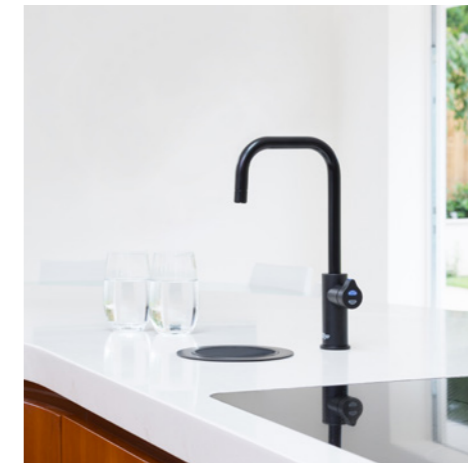

ZIP HYDROTAP CLASSIC RANGE_
ABOVE **CLASSIC** BRIGHT CHROME

ZIP HYDROTAP

DESIGN RANGE

ARC

CELSIUS ARC

CUBE

CELSIUS CUBE

ELITE